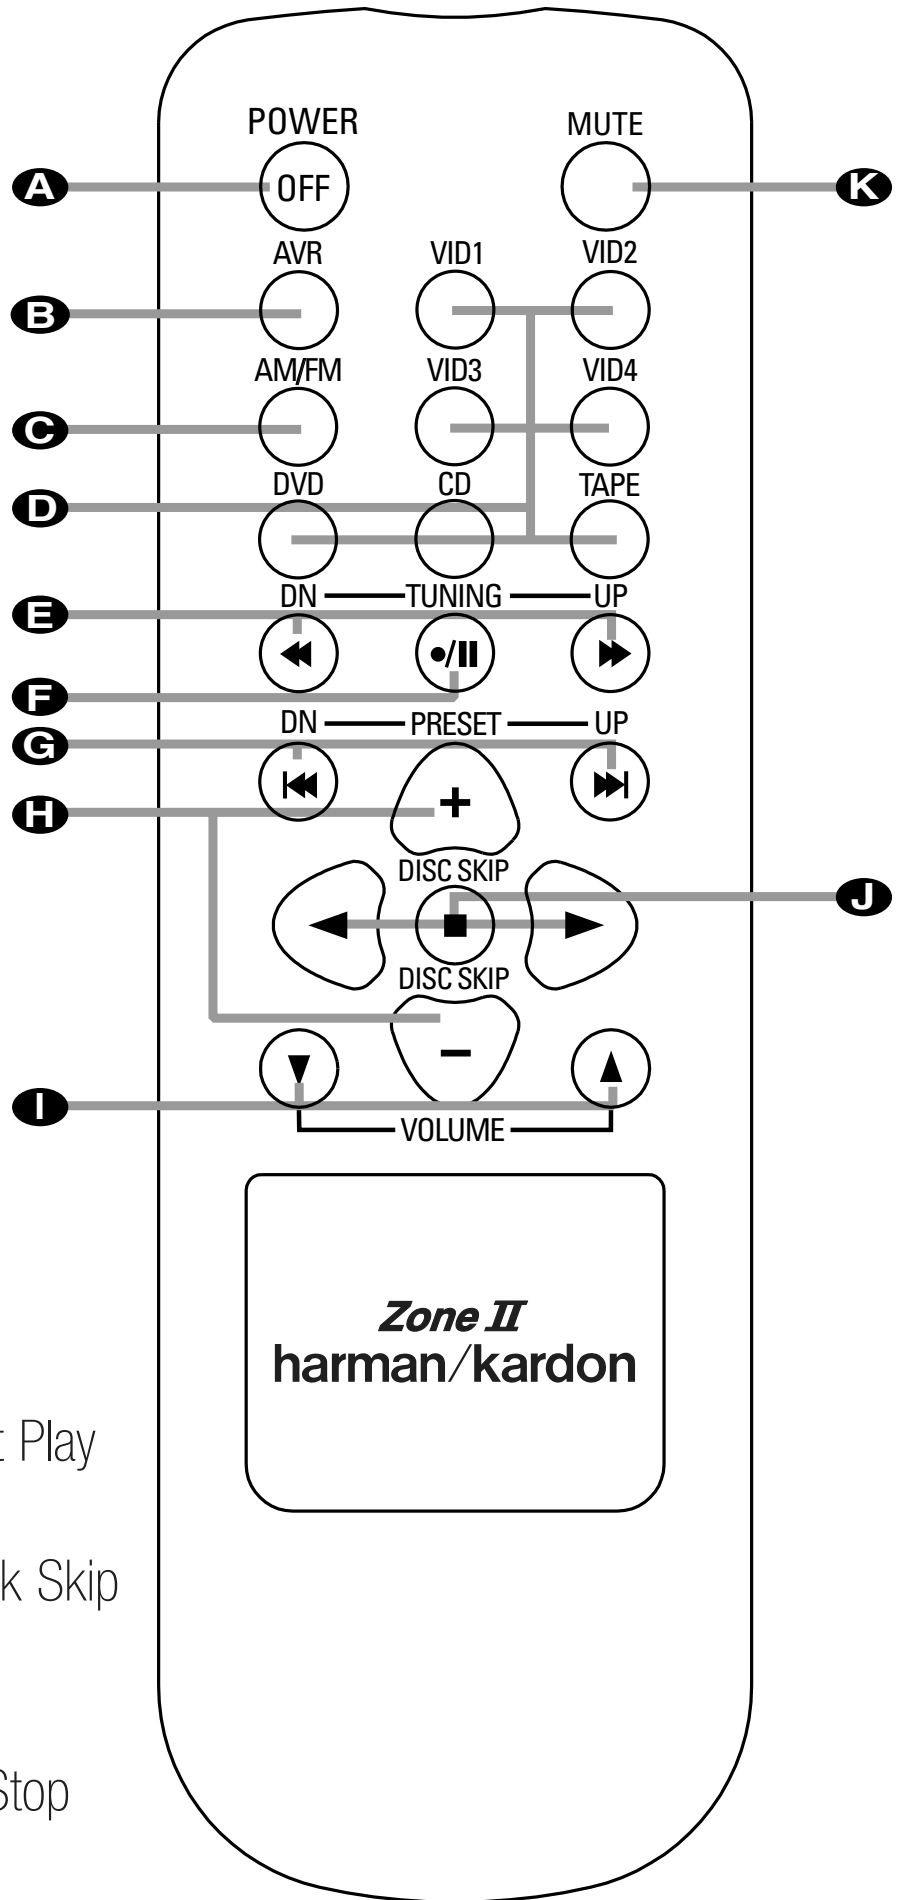

AVR 325 ZONE II REMOTE CONTROL FUNCTIONS

- A** Power Off
- B** AVR Selector
- C** AM/FM Tuner Select
- D** Input Selectors
- E** Tuning Up/Down – Fast Play
- F** Record/Pause
- G** Preset Up/Down – Track Skip
- H** Disc Skip
- I** Volume Up/Down
- J** Play Forward/Reverse/Stop
- K** Mute